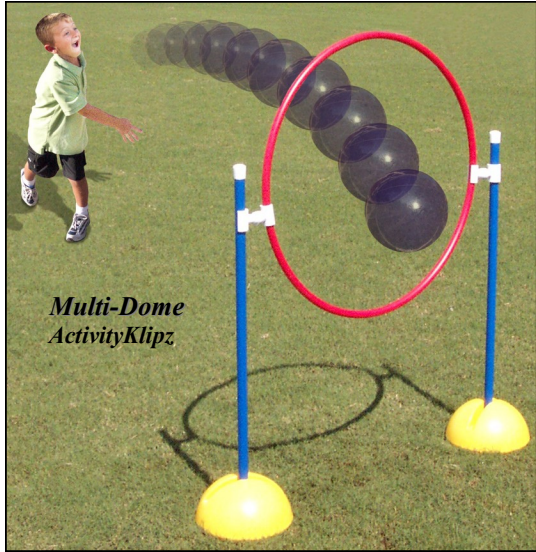

Multi-Dome® WandPosts™ Guide

Horizontal Movement Challenges...

Vertical Movement Challenges...

Using With Other Equipment...

Tie On Banner Lines

Multi-Dome ActivityKlipz

Rotates 360 Degrees!

Balance & Through

Multi-Dome Activity Standards

Batting Tee Ball Cup or High Jump "Ledge"

Curved "Anti-Wind" Ledge For Wands or Crossbars

Horizontal Hoop "Slot"

Center "Pinchers" Hold Hoops Vertically

Lower "Anti-Wind" Ledge and Horizontal Hoop Slot

Hand-Off Zones

Stilt Step-Over

Ball Balance

Mixed Obstacle Course

"Jumbo" Ring Toss