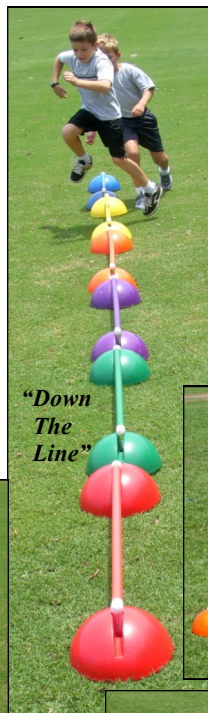

Multi-Dome® WandPosts™ Guide

Horizontal Movement Challenges...

Vertical Movement Challenges...

Using With Other Equipment...

Tie On Banner Lines

Multi-Dome ActivityKlipz

Rotates 360 Degrees!

Balance & Through

Multi-Dome Activity Standards

Batting Tee Ball Cup or High Jump "Ledge"

Curved "Anti-Wind" Ledge For Wands or Crossbars

Horizontal Hoop "Slot"

Center "Pinchers" Hold Hoops Vertically

Lower "Anti-Wind" Ledge and Horizontal Hoop Slot