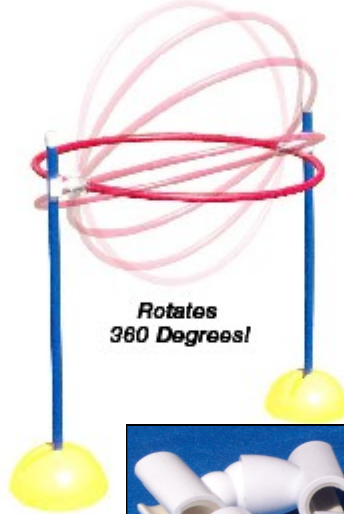

Multi-Dome® WandPosts™ Guide

Horizontal Movement Challenges...

Vertical Movement Challenges...

Using With Other Equipment...

Tie On Banner Lines

Multi-Dome ActivityKlipz

Rotates 360 Degrees!

Balance & Through

Multi-Dome Activity Standards

Batting Tee Ball Cup or High Jump "Ledge"

Curved "Anti-Wind" Ledge For Wands or Crossbars

Horizontal Hoop "Slot"

Center "Pinchers" Hold Hoops Vertically

Lower "Anti-Wind" Ledge and Horizontal Hoop Slot

Hand-Off Zones

Stilt Step-Over

Ball Balance

Mixed Obstacle Course

"Jumbo" Ring Toss