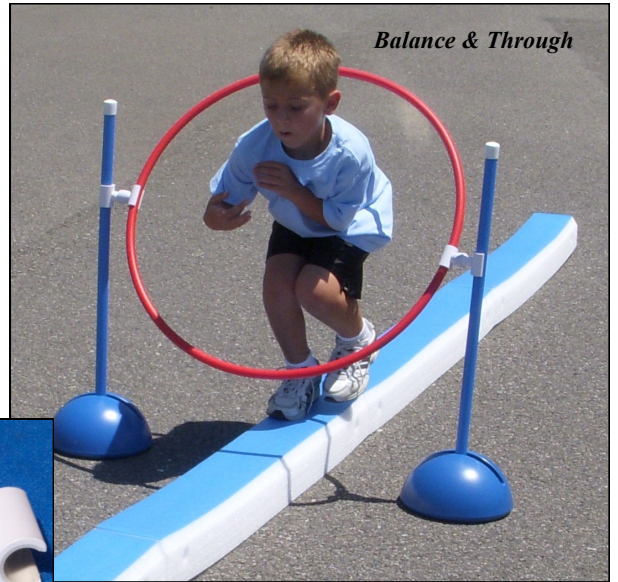

Multi-Dome® WandPosts™ Guide

Horizontal Movement Challenges...

Vertical Movement Challenges...

Using With Other Equipment...

Tie On Banner Lines

Multi-Dome ActivityKlipz

Rotates 360 Degrees!

Balance & Through

Multi-Dome Activity Standards

Batting Tee Ball Cup or High Jump "Ledge"

Curved "Anti-Wind" Ledge For Wands or Crossbars

Horizontal Hoop "Slot"

Center "Pinchers" Hold Hoops Vertically

Lower "Anti-Wind" Ledge and Horizontal Hoop Slot

Hand-Off Zones

Stilt Step-Over

Ball Balance

Mixed Obstacle Course

"Jumbo" Ring Toss