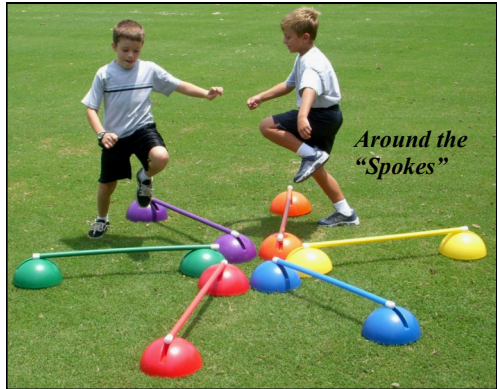

Multi-Dome® WandPosts™ Guide

Horizontal Movement Challenges...

Vertical Movement Challenges...

Using With Other Equipment...

Tie On Banner Lines

Multi-Dome ActivityKlipz

Rotates 360 Degrees!

Balance & Through

Multi-Dome Activity Standards

Batting Tee Ball Cup or High Jump "Ledge"

Curved "Anti-Wind" Ledge For Wands or Crossbars

Horizontal Hoop "Slot"

Center "Pinchers" Hold Hoops Vertically

Lower "Anti-Wind" Ledge and Horizontal Hoop Slot

Hand-Off Zones

Stilt Step-Over

Ball Balance

Mixed Obstacle Course

"Jumbo" Ring Toss