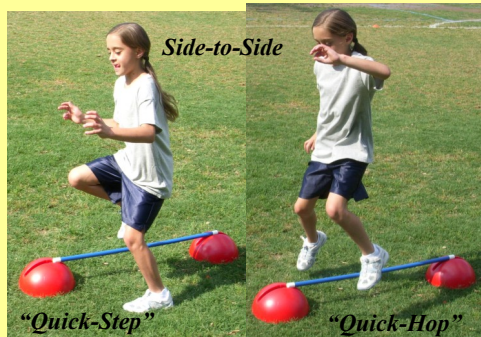

Multi-Dome® WandPosts™ Guide

Horizontal Movement Challenges...

Vertical Movement Challenges...

Using With Other Equipment...

Tie On Banner Lines

Multi-Dome ActivityKlipz

Rotates 360 Degrees!

Balance & Through

Multi-Dome Activity Standards

Batting Tee Ball Cup or High Jump "Ledge"

Curved "Anti-Wind" Ledge For Wands or Crossbars

Horizontal Hoop "Slot"

Center "Pinchers" Hold Hoops Vertically

Lower "Anti-Wind" Ledge and Horizontal Hoop Slot

Hand-Off Zones

Stilt Step-Over

Ball Balance

Mixed Obstacle Course

"Jumbo" Ring Toss