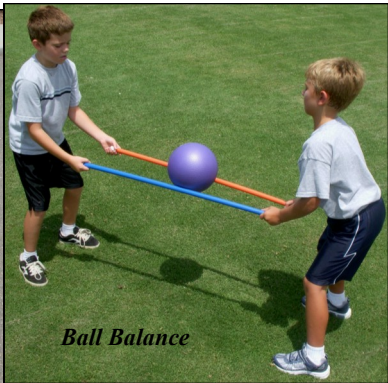

Multi-Dome® WandPosts™ Guide

Horizontal Movement Challenges...

Vertical Movement Challenges...

Using With Other Equipment...

Tie On Banner Lines

Multi-Dome ActivityKlipz

Rotates 360 Degrees!

Balance & Through

Multi-Dome Activity Standards

Batting Tee Ball Cup or High Jump "Ledge"

Curved "Anti-Wind" Ledge For Wands or Crossbars

Horizontal Hoop "Slot"

Center "Pinchers" Hold Hoops Vertically

Lower "Anti-Wind" Ledge and Horizontal Hoop Slot

Hand-Off Zones

Stilt Step-Over

Ball Balance

Mixed Obstacle Course

"Jumbo" Ring Toss