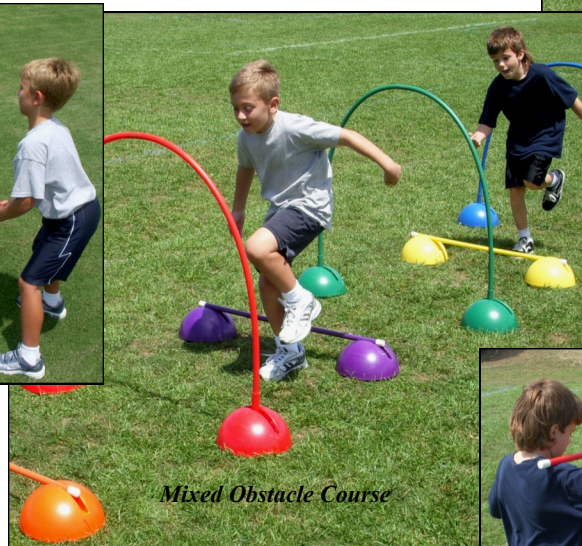

Multi-Dome® WandPosts™ Guide

Horizontal Movement Challenges...

Vertical Movement Challenges...

Using With Other Equipment...

Tie On Banner Lines

Multi-Dome ActivityKlipz

Rotates 360 Degrees!

Balance & Through

Multi-Dome Activity Standards

Batting Tee Ball Cup or High Jump "Ledge"

Curved "Anti-Wind" Ledge For Wands or Crossbars

Horizontal Hoop "Slot"

Center "Pinchers" Hold Hoops Vertically

Lower "Anti-Wind" Ledge and Horizontal Hoop Slot

Hand-Off Zones

Stilt Step-Over

Ball Balance

Mixed Obstacle Course

"Jumbo" Ring Toss