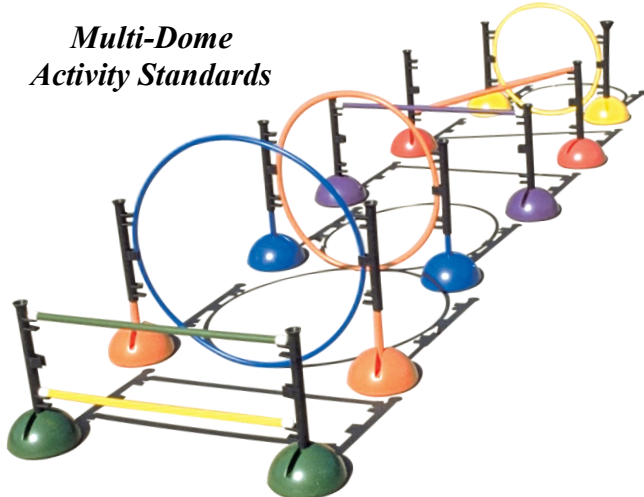

Multi-Dome® WandPosts™ Guide

Horizontal Movement Challenges...

Vertical Movement Challenges...

Using With Other Equipment...

Tie On Banner Lines

Multi-Dome ActivityKlipz

Rotates 360 Degrees!

Balance & Through

Multi-Dome Activity Standards

Batting Tee Ball Cup or High Jump "Ledge"

Curved "Anti-Wind" Ledge For Wands or Crossbars

Horizontal Hoop "Slot"

Center "Pinchers" Hold Hoops Vertically

Lower "Anti-Wind" Ledge and Horizontal Hoop Slot

Hand-Off Zones

Stilt Step-Over

Ball Balance

Mixed Obstacle Course

"Jumbo" Ring Toss