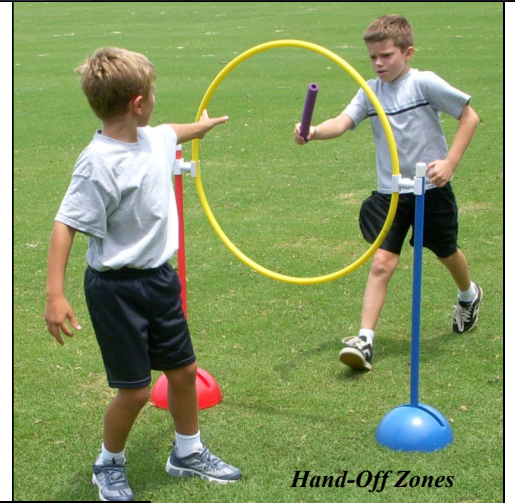

Multi-Dome® WandPosts™ Guide

Horizontal Movement Challenges...

Vertical Movement Challenges...

Using With Other Equipment...

Tie On Banner Lines

Multi-Dome ActivityKlipz

Rotates 360 Degrees!

Balance & Through

Multi-Dome Activity Standards

Batting Tee Ball Cup or High Jump "Ledge"

Curved "Anti-Wind" Ledge For Wands or Crossbars

Horizontal Hoop "Slot"

Center "Pinchers" Hold Hoops Vertically

Lower "Anti-Wind" Ledge and Horizontal Hoop Slot

Hand-Off Zones

Stilt Step-Over

Ball Balance

Mixed Obstacle Course

"Jumbo" Ring Toss